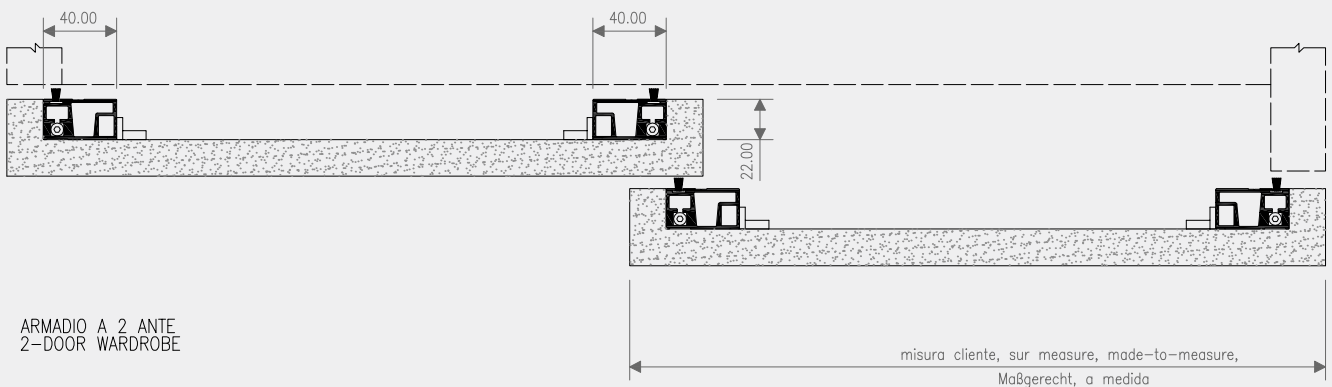

ARMADIO A 2 ANTE
2-DOOR WARDROBE